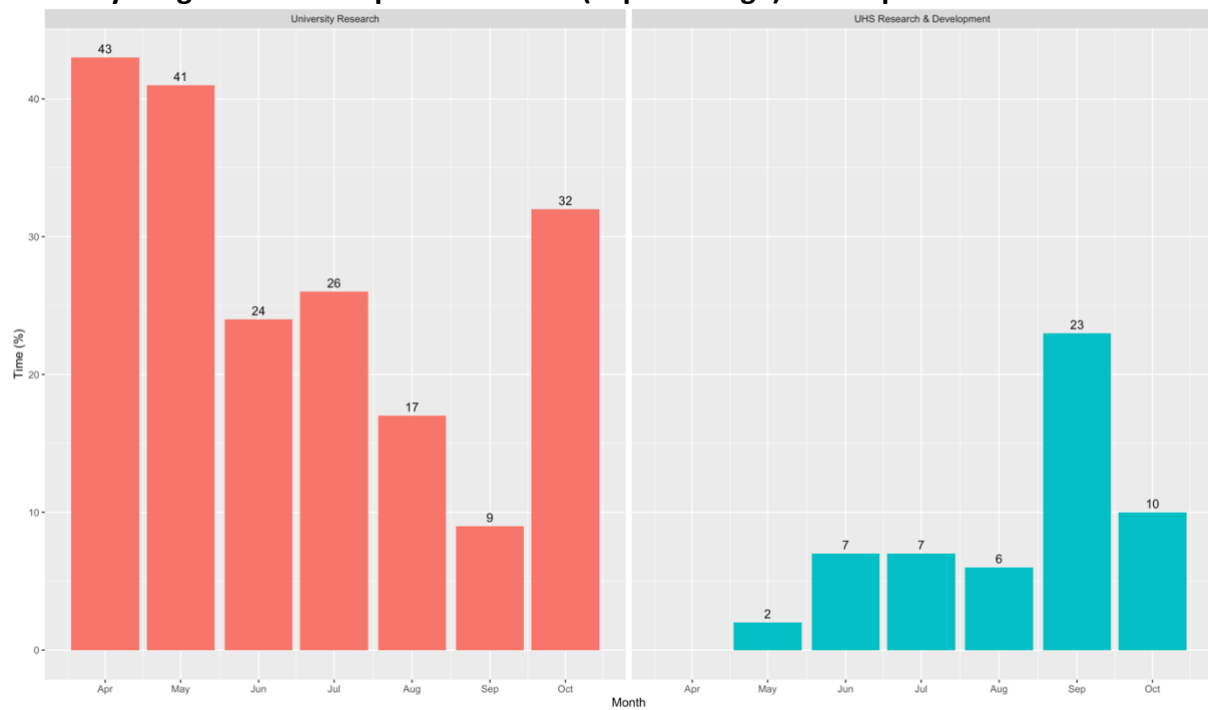

Usage of research-protected time (in percentage) from 1 Apr 2021 to 29 Oct 2021

Monthly usage of research-protected time (in percentage) from April to October

Usage of research-protected time (in hours) from 1 Apr 2021 to 29 Oct 2021

Monthly usage of research-protected time (in hours) from April to October