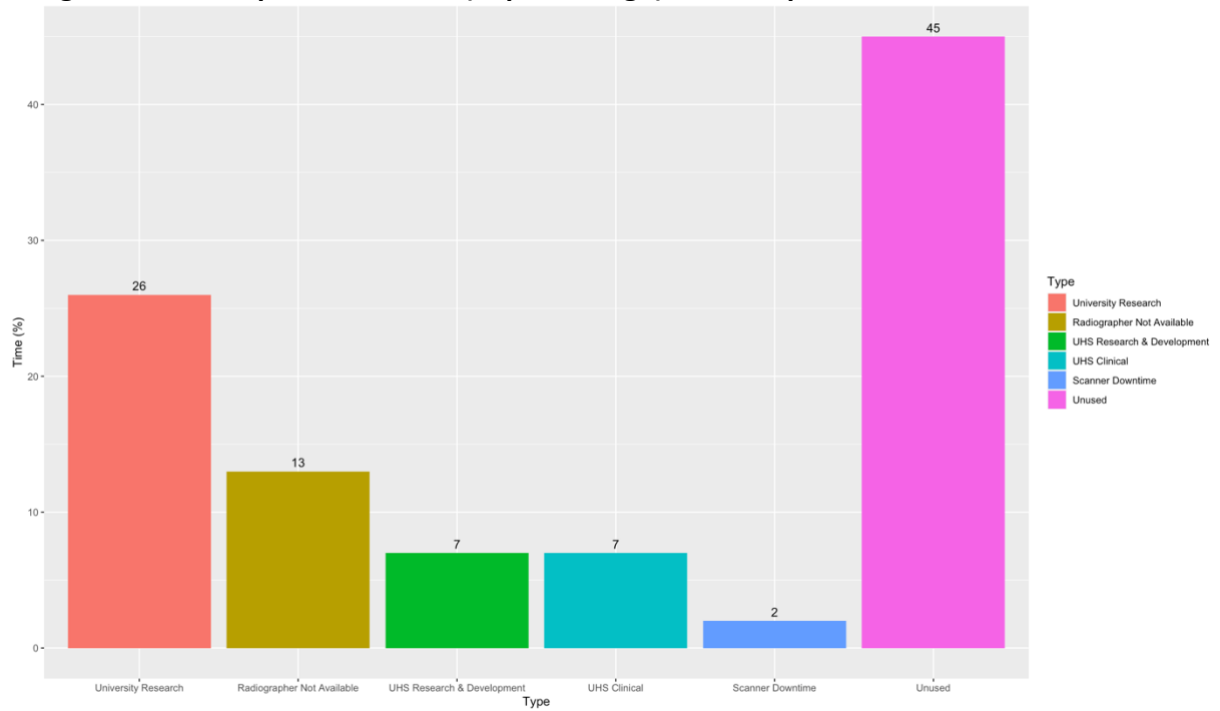

Usage of research-protected time (in percentage) from 1 Apr 2021 to 29 Oct 2021

Monthly usage of research-protected time (in percentage) from April to October

Usage of research-protected time (in hours) from 1 Apr 2021 to 29 Oct 2021

Monthly usage of research-protected time (in hours) from April to October