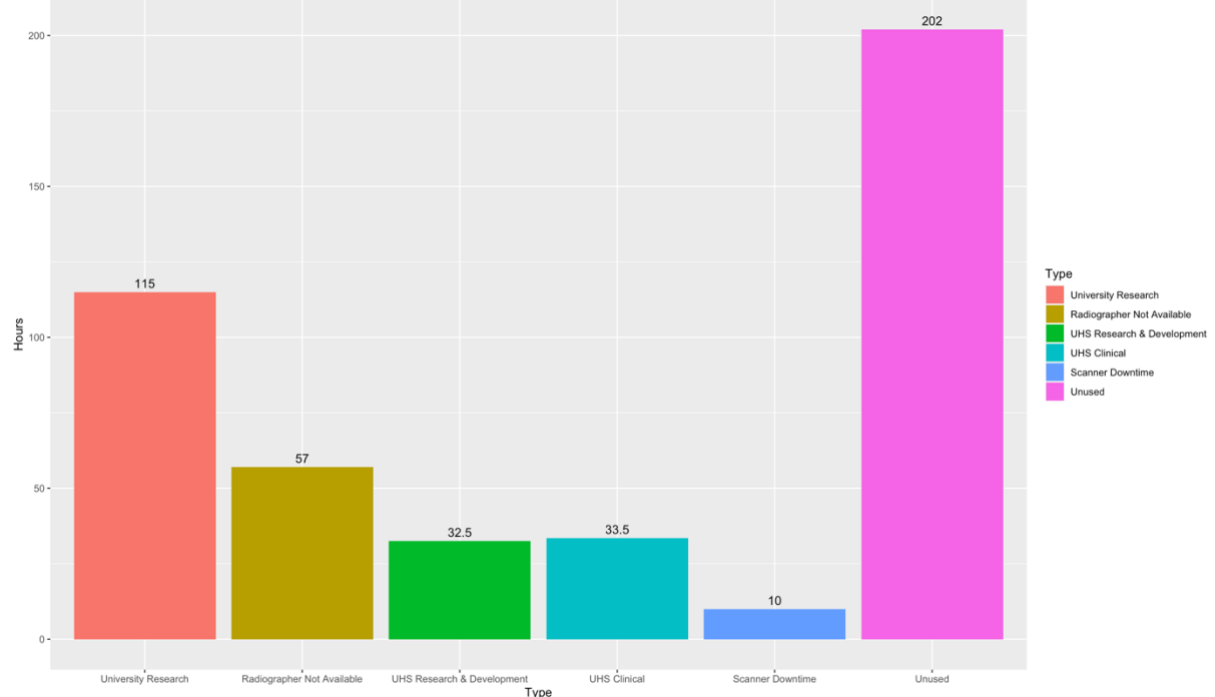

Usage of research-protected time (in percentage) from 1 Apr 2021 to 29 Oct 2021

Monthly usage of research-protected time (in percentage) from April to October

Usage of research-protected time (in hours) from 1 Apr 2021 to 29 Oct 2021

Monthly usage of research-protected time (in hours) from April to October