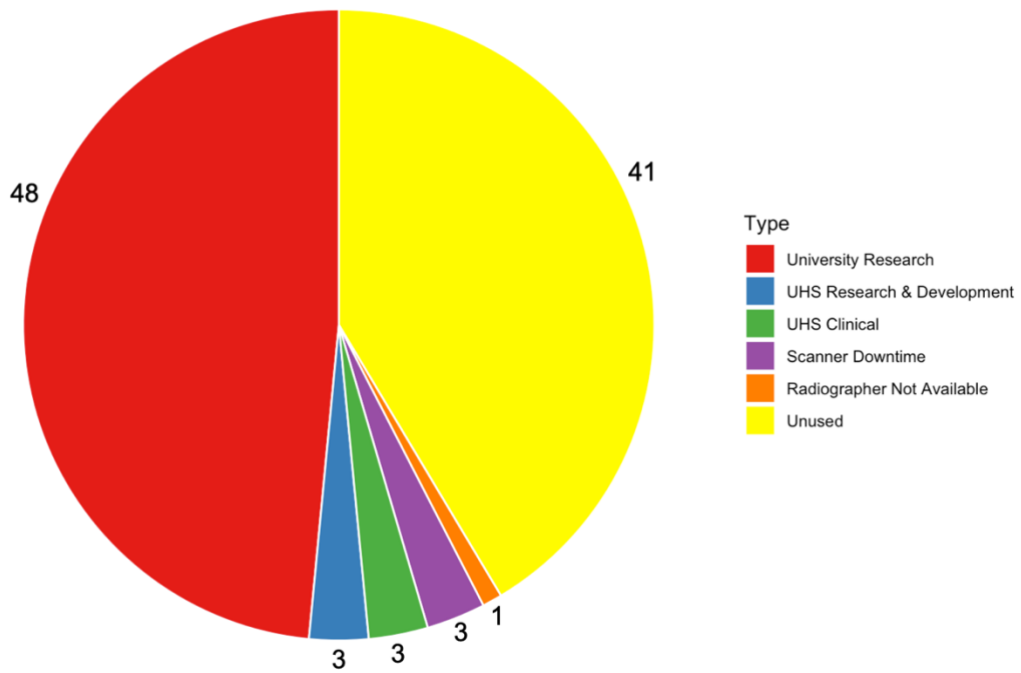

Usage of research-protected time (in percentage) from 1 Nov 2021 to 28 Feb 2022

Monthly usage of research-protected time (in percentage) from Nov (2021) to Feb (2022)

Usage of research-protected time (in hours) from 1 Nov 2021 to 28 Feb 2022

Monthly usage of research-protected time (in hours) from Nov (2021) to Feb (2022)