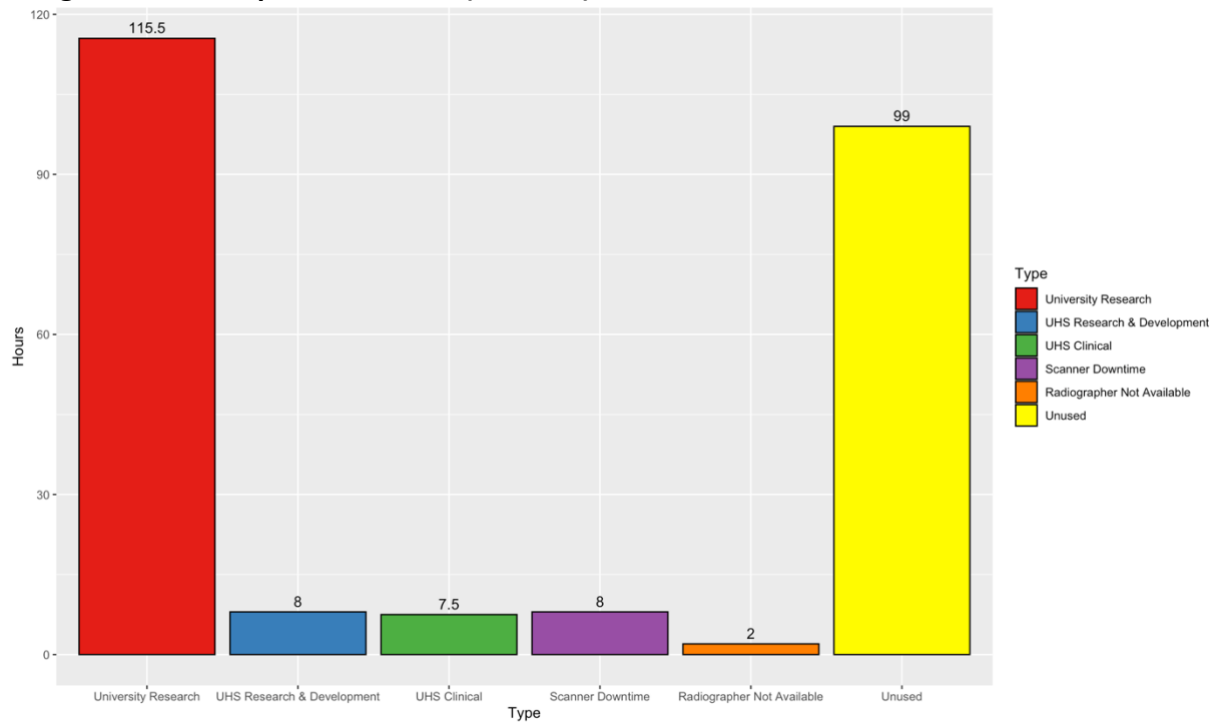

Usage of research-protected time (in percentage) from 1 Nov 2021 to 28 Feb 2022

Monthly usage of research-protected time (in percentage) from Nov (2021) to Feb (2022)

Usage of research-protected time (in hours) from 1 Nov 2021 to 28 Feb 2022

Monthly usage of research-protected time (in hours) from Nov (2021) to Feb (2022)