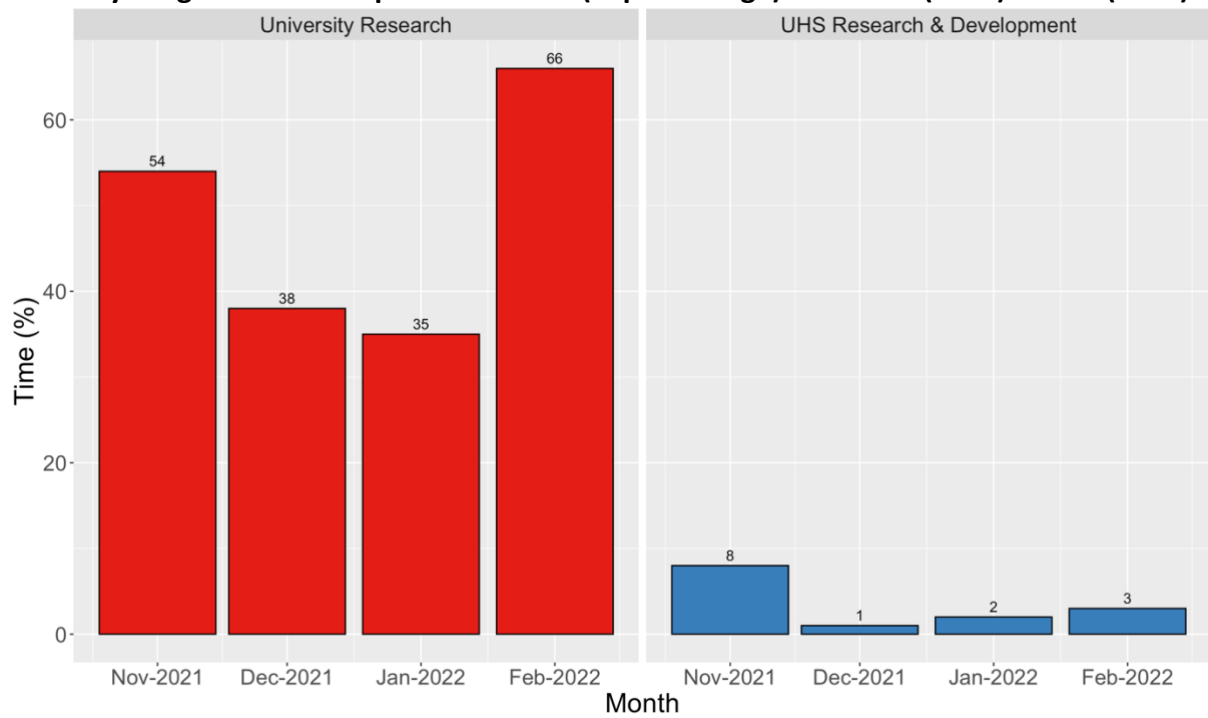

Usage of research-protected time (in percentage) from 1 Nov 2021 to 28 Feb 2022

Monthly usage of research-protected time (in percentage) from Nov (2021) to Feb (2022)

Usage of research-protected time (in hours) from 1 Nov 2021 to 28 Feb 2022

Monthly usage of research-protected time (in hours) from Nov (2021) to Feb (2022)