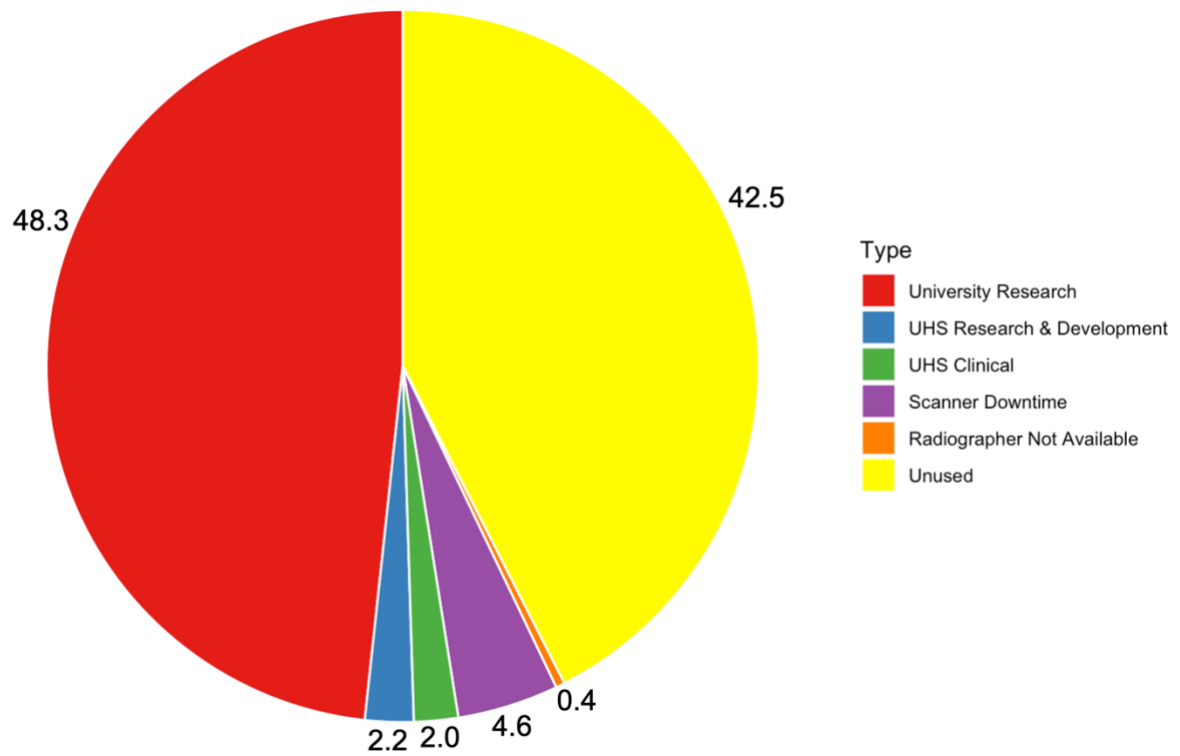

Usage of research-protected time (in percentage) from 1 Nov 2021 to 31 May 2022

Monthly usage of research-protected time (in percentage) from Nov-2021 to May-2022

Usage of research-protected time (in hours) from 1 Nov 2021 to 31 May 2022

Monthly usage of research-protected time (in hours) from Nov-2021 to May-2022