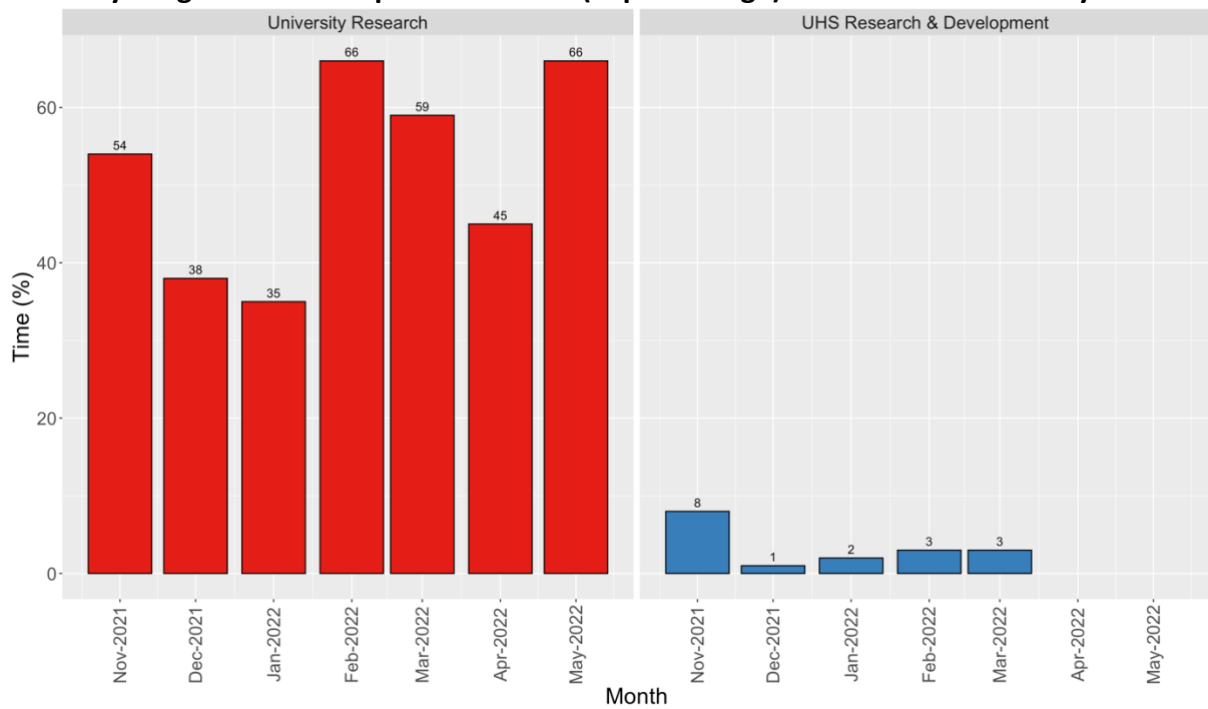

Usage of research-protected time (in percentage) from 1 Nov 2021 to 31 May 2022

Monthly usage of research-protected time (in percentage) from Nov-2021 to May-2022

Usage of research-protected time (in hours) from 1 Nov 2021 to 31 May 2022

Monthly usage of research-protected time (in hours) from Nov-2021 to May-2022