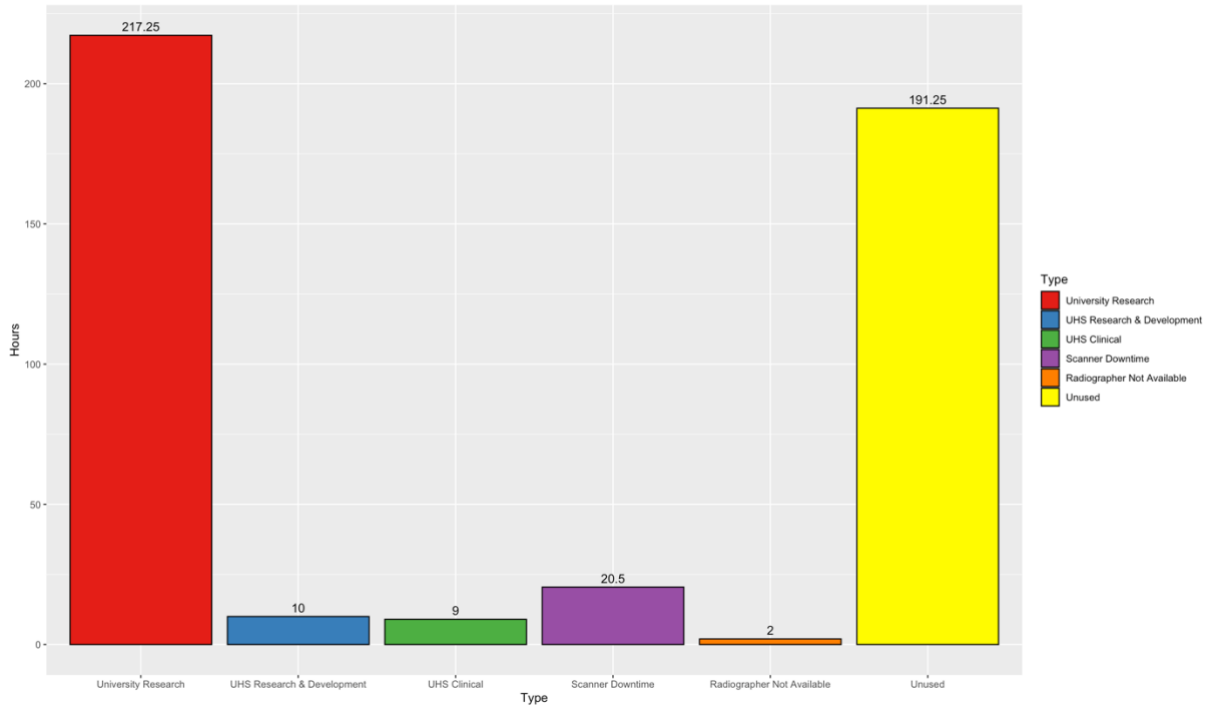

Usage of research-protected time (in percentage) from 1 Nov 2021 to 31 May 2022

Monthly usage of research-protected time (in percentage) from Nov-2021 to May-2022

Usage of research-protected time (in hours) from 1 Nov 2021 to 31 May 2022

Monthly usage of research-protected time (in hours) from Nov-2021 to May-2022