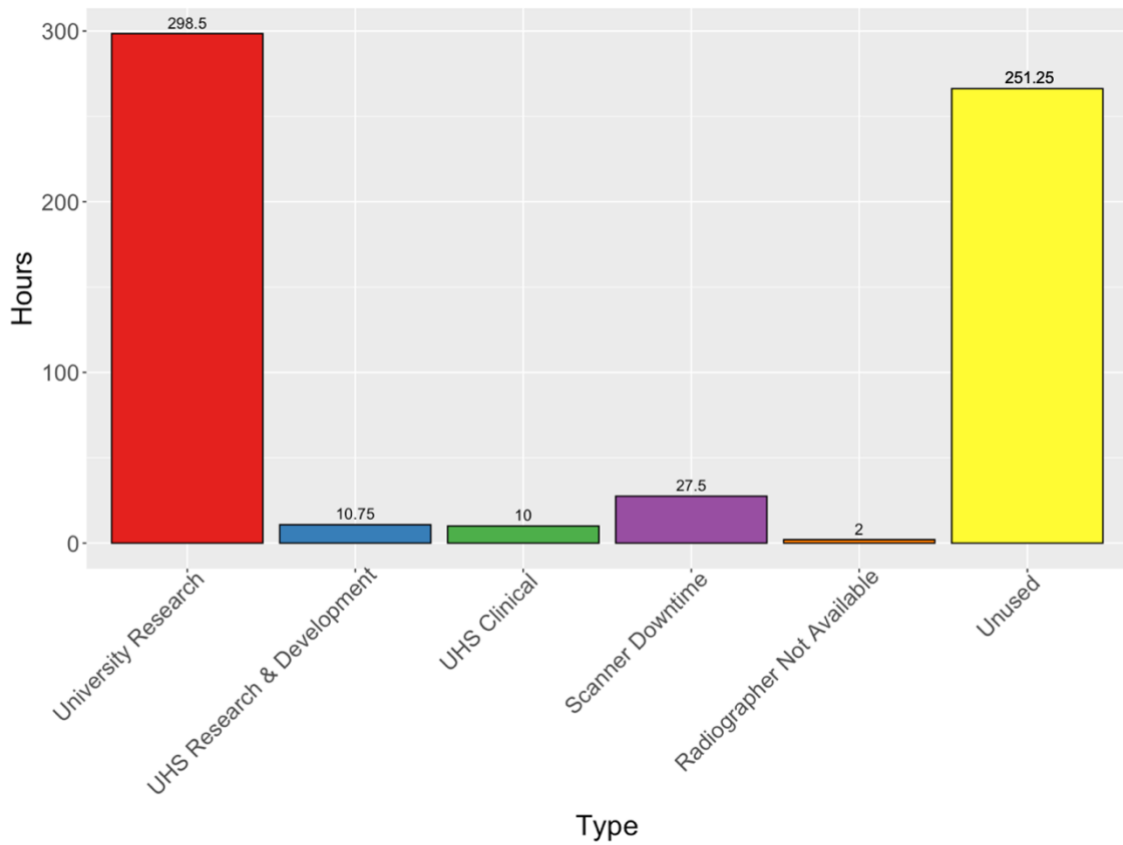

Usage of research-protected time (in percentage¹) from 1 Nov 2021 to 31 Aug 2022

Monthly usage of research-protected time (in percentage) from Nov-2021 to Aug-2022

¹ First date of record: 2021-11-02; Last date of record: 2022-08-16; Number of weeks: 41

Total Research-protected Time: 600 hours = 615 – 5 hours (Bank Holiday Closure on Thursday 2 June 2022)
 – 5 hours (Christmas Holiday Closure on Saturday 18 December 2022)
 – 5 hours (Christmas Holiday Closure on Thursday 23 December 2022)

Usage of research-protected time (in hours) from 1 Nov 2021 to 31 Aug 2022

Monthly usage of research-protected time (in hours) from Nov-2021 to Aug-2022