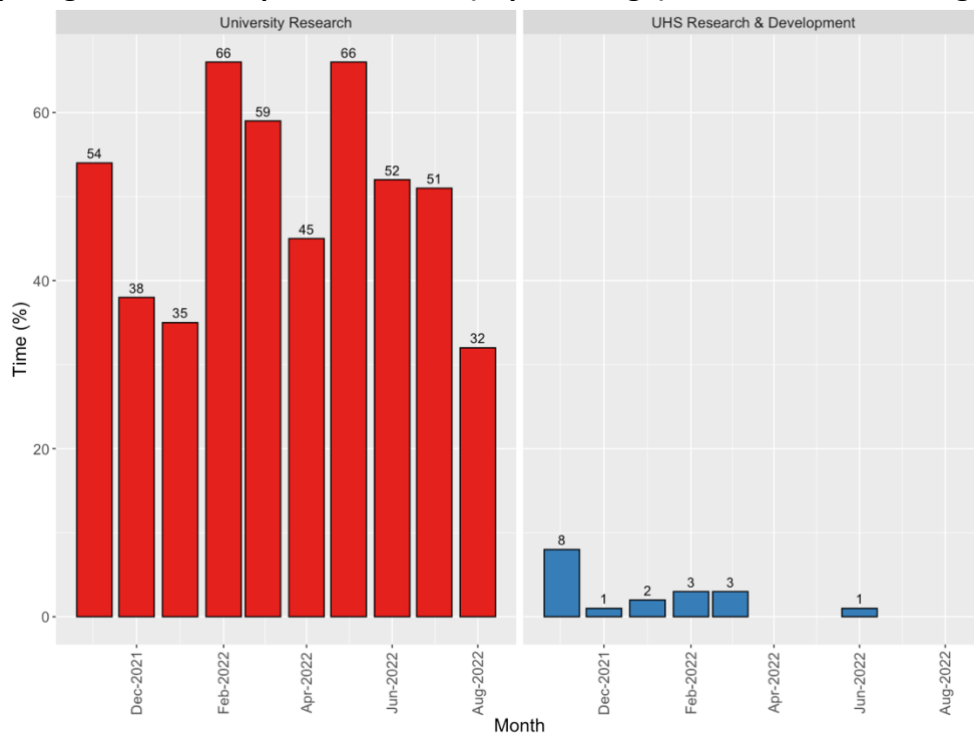

Usage of research-protected time (in percentage¹) from 1 Nov 2021 to 31 Aug 2022

Monthly usage of research-protected time (in percentage) from Nov-2021 to Aug-2022

¹ First date of record: 2021-11-02; Last date of record: 2022-08-16; Number of weeks: 41

Total Research-protected Time: 600 hours = 615 – 5 hours (Bank Holiday Closure on Thursday 2 June 2022)
 – 5 hours (Christmas Holiday Closure on Saturday 18 December 2022)
 – 5 hours (Christmas Holiday Closure on Thursday 23 December 2022)

Usage of research-protected time (in hours) from 1 Nov 2021 to 31 Aug 2022

Monthly usage of research-protected time (in hours) from Nov-2021 to Aug-2022