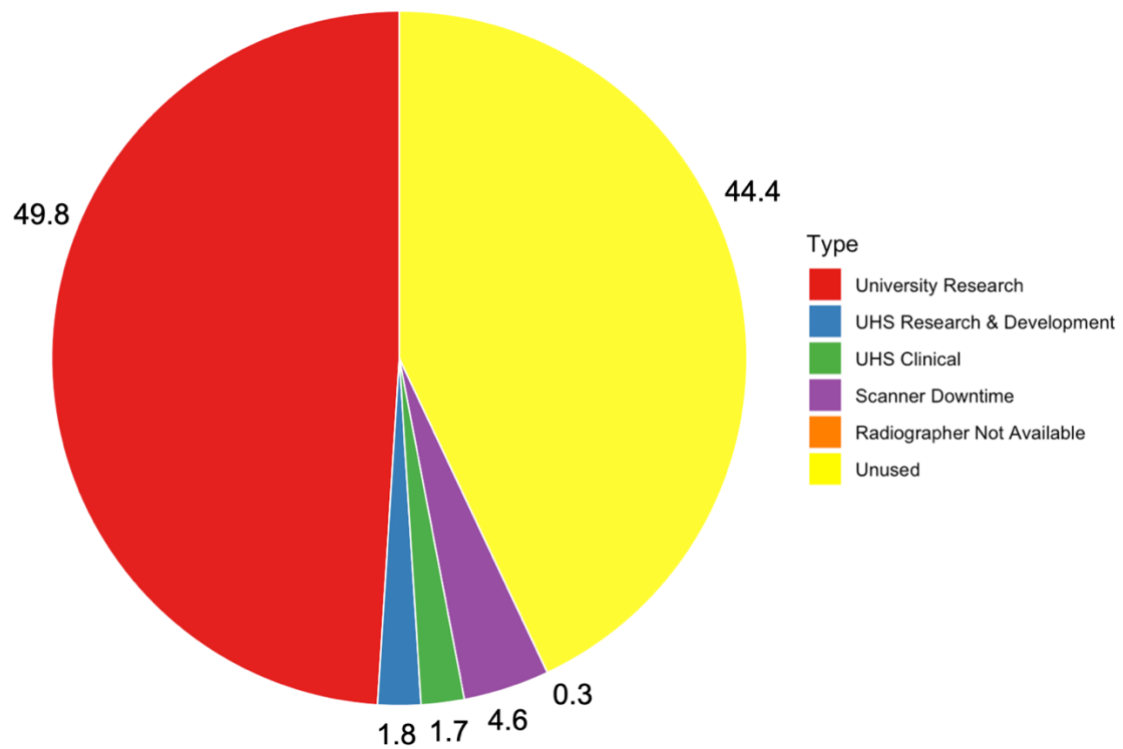

Usage of research-protected time (in percentage¹) from 1 Nov 2021 to 31 Aug 2022

Monthly usage of research-protected time (in percentage) from Nov-2021 to Aug-2022

¹ First date of record: 2021-11-02; Last date of record: 2022-08-16; Number of weeks: 41

Total Research-protected Time: 600 hours = 615 – 5 hours (Bank Holiday Closure on Thursday 2 June 2022)
 – 5 hours (Christmas Holiday Closure on Saturday 18 December 2022)
 – 5 hours (Christmas Holiday Closure on Thursday 23 December 2022)

Usage of research-protected time (in hours) from 1 Nov 2021 to 31 Aug 2022

Monthly usage of research-protected time (in hours) from Nov-2021 to Aug-2022