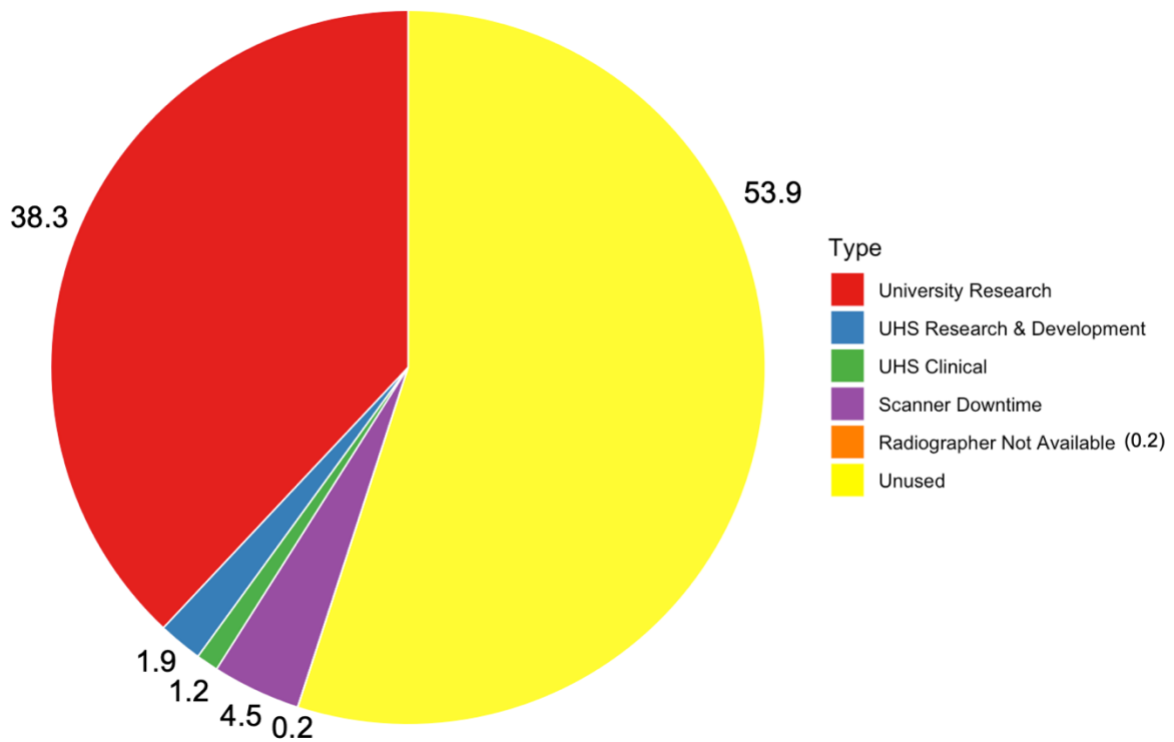

Usage of research-protected time (in percentage¹) from 1 Nov 2021 to 30 Nov 2022

Monthly usage of research-protected time (in percentage¹) from Nov-2021 to Nov-2022

¹ First date of record: 2021-11-02; Last date of record: 2022-11-29; Number of weeks: 56

Total Research-protected Time: 825 hours = 840 – 5 hours (Bank Holiday Closure on Thursday 2 June 2022)
 – 5 hours (Christmas Holiday Closure on Saturday 18 December 2021)
 – 5 hours (Christmas Holiday Closure on Thursday 23 December 2021)

Usage of research-protected time (in hours) from 1 Nov 2021 to 30 Nov 2022

Monthly usage of research-protected time (in hours) from Nov-2021 to Nov-2022