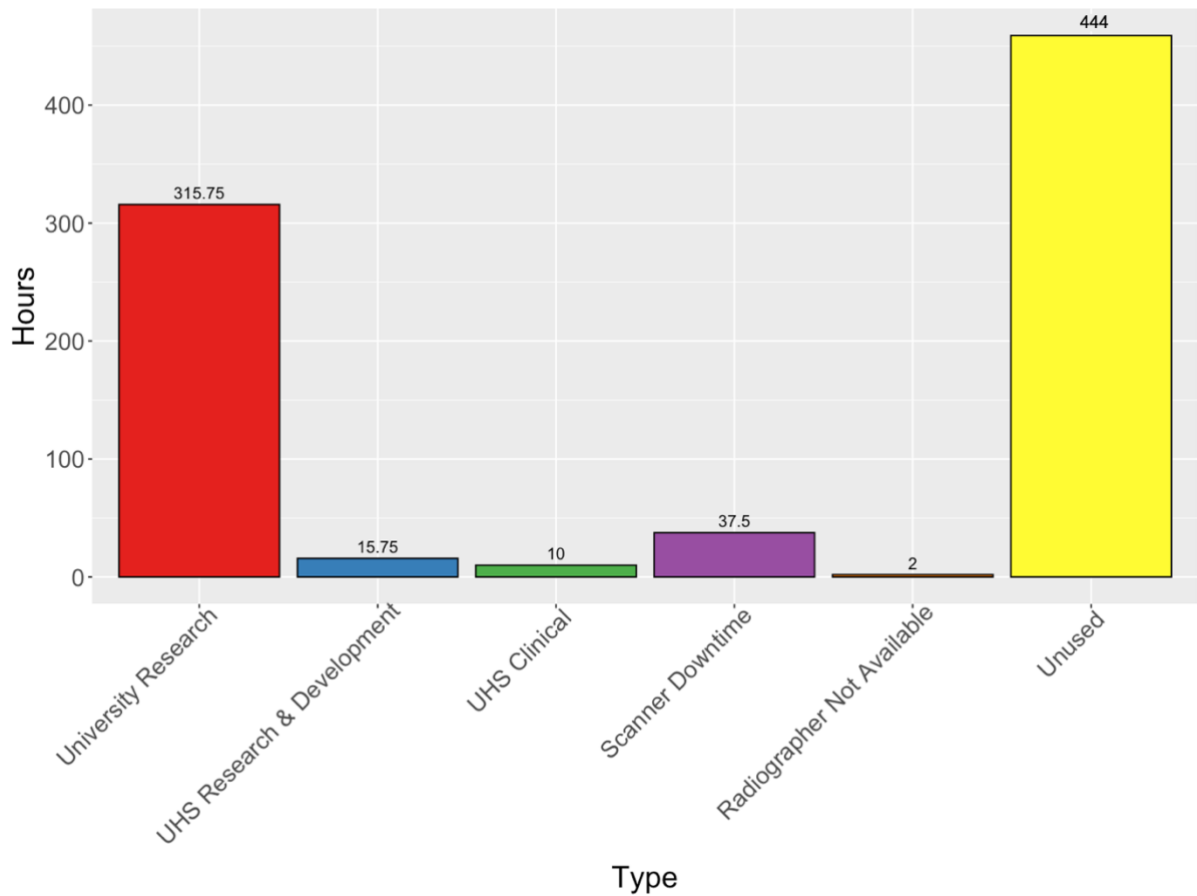

Usage of research-protected time (in percentage¹) from 1 Nov 2021 to 30 Nov 2022

Monthly usage of research-protected time (in percentage¹) from Nov-2021 to Nov-2022

¹ First date of record: 2021-11-02; Last date of record: 2022-11-29; Number of weeks: 56

Total Research-protected Time: 825 hours = 840 – 5 hours (Bank Holiday Closure on Thursday 2 June 2022)
 – 5 hours (Christmas Holiday Closure on Saturday 18 December 2021)
 – 5 hours (Christmas Holiday Closure on Thursday 23 December 2021)

Usage of research-protected time (in hours) from 1 Nov 2021 to 30 Nov 2022

Monthly usage of research-protected time (in hours) from Nov-2021 to Nov-2022