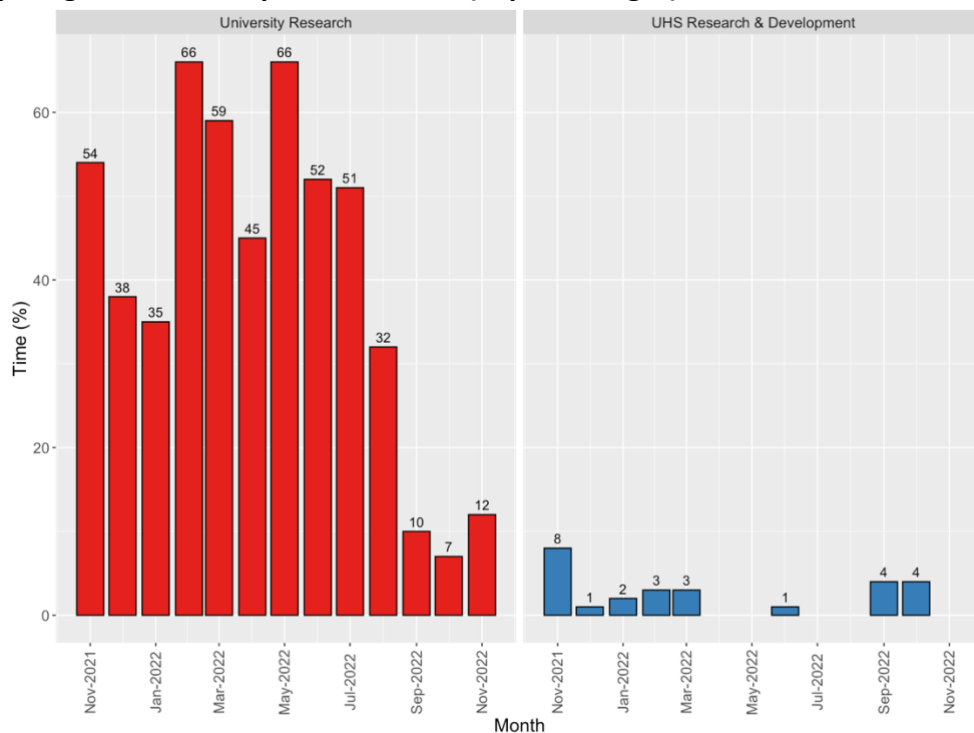

Usage of research-protected time (in percentage¹) from 1 Nov 2021 to 30 Nov 2022

Monthly usage of research-protected time (in percentage¹) from Nov-2021 to Nov-2022

¹ First date of record: 2021-11-02; Last date of record: 2022-11-29; Number of weeks: 56

Total Research-protected Time: 825 hours = 840 – 5 hours (Bank Holiday Closure on Thursday 2 June 2022)
 – 5 hours (Christmas Holiday Closure on Saturday 18 December 2021)
 – 5 hours (Christmas Holiday Closure on Thursday 23 December 2021)

Usage of research-protected time (in hours) from 1 Nov 2021 to 30 Nov 2022

Monthly usage of research-protected time (in hours) from Nov-2021 to Nov-2022