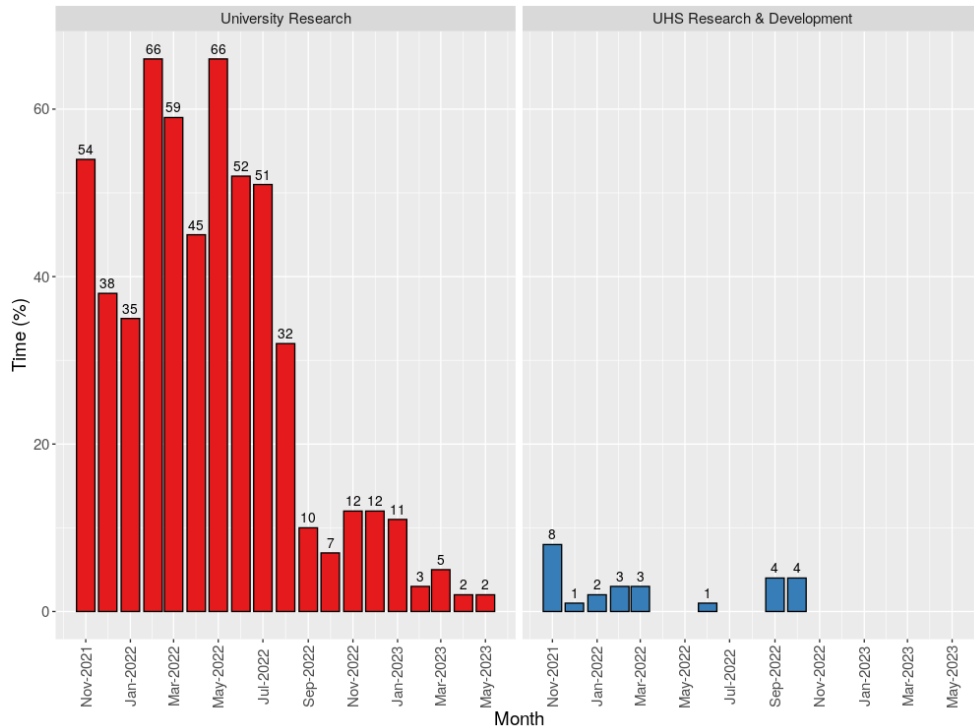

Usage of research-protected time (in percentage¹) from 1 Nov 2021 to 31 May 2023

Monthly usage of research-protected time (in percentage¹) from Nov-2021 to May-2023

¹ First date of record: 2021-11-02; Last date of record: 2023-05-06; Number of weeks: 78

Total Research-protected Time: 1150 hours = 1170 – 5 hours (Bank Holiday Closure on Thursday 2 June 2022)
 – 5 hours (Christmas Holiday Closure on Tuesday 27 December 2022)
 – 5 hours (Christmas Holiday Closure on Saturday 18 December 2021)
 – 5 hours (Christmas Holiday Closure on Thursday 23 December 2021)

Usage of research-protected time (in hours) from 1 Nov 2021 to 31 May 2023

Monthly usage of research-protected time (in hours) from Nov-2021 to May-2023