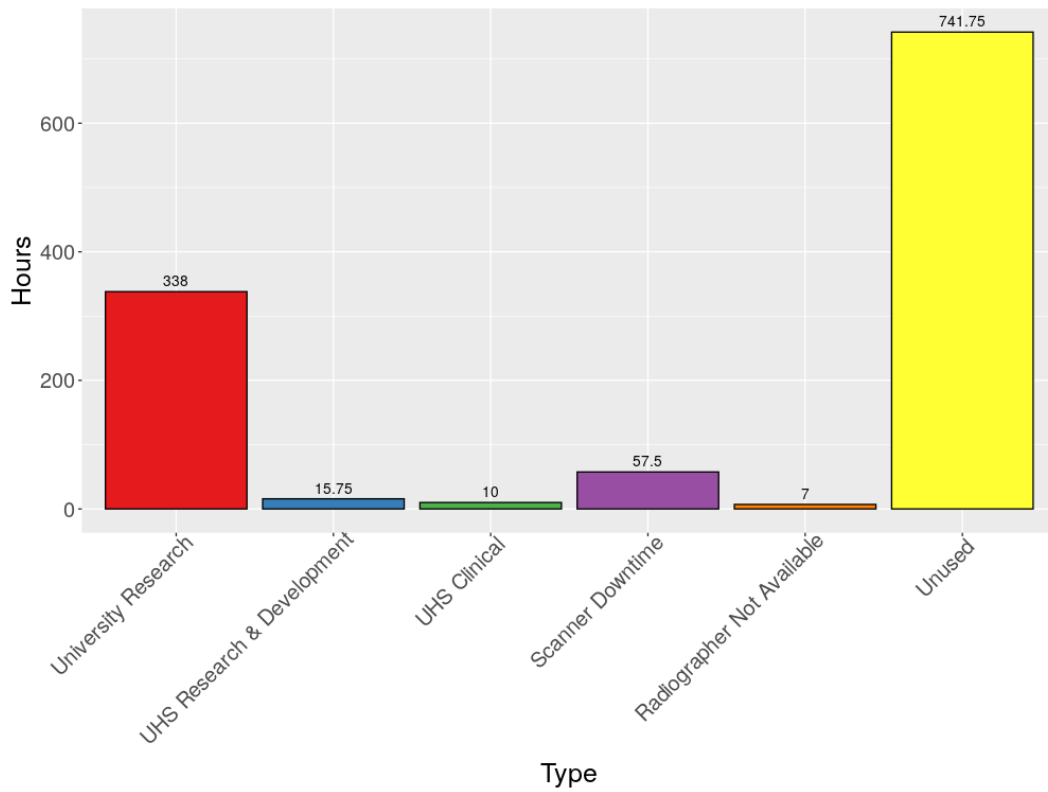

Usage of research-protected time (in percentage¹) from 1 Nov 2021 to 31 May 2023

Monthly usage of research-protected time (in percentage¹) from Nov-2021 to May-2023

¹ First date of record: 2021-11-02; Last date of record: 2023-05-06; Number of weeks: 78

Total Research-protected Time: 1150 hours = 1170 – 5 hours (Bank Holiday Closure on Thursday 2 June 2022)
 – 5 hours (Christmas Holiday Closure on Tuesday 27 December 2022)
 – 5 hours (Christmas Holiday Closure on Saturday 18 December 2021)
 – 5 hours (Christmas Holiday Closure on Thursday 23 December 2021)

Usage of research-protected time (in hours) from 1 Nov 2021 to 31 May 2023

Monthly usage of research-protected time (in hours) from Nov-2021 to May-2023