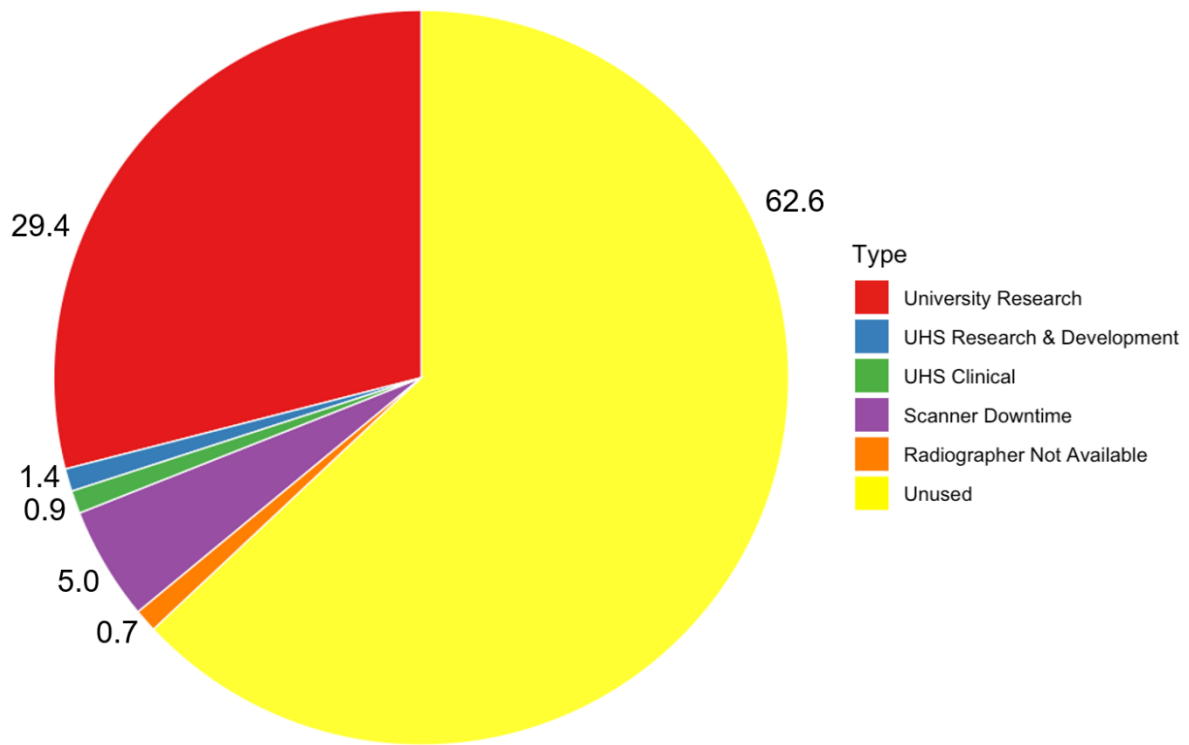

Usage of research-protected time (in percentage¹) from 1 Nov 2021 to 31 May 2023

Monthly usage of research-protected time (in percentage¹) from Nov-2021 to May-2023

¹ First date of record: 2021-11-02; Last date of record: 2023-05-06; Number of weeks: 78

Total Research-protected Time: 1150 hours = 1170 – 5 hours (Bank Holiday Closure on Thursday 2 June 2022)
 – 5 hours (Christmas Holiday Closure on Tuesday 27 December 2022)
 – 5 hours (Christmas Holiday Closure on Saturday 18 December 2021)
 – 5 hours (Christmas Holiday Closure on Thursday 23 December 2021)

Usage of research-protected time (in hours) from 1 Nov 2021 to 31 May 2023

Monthly usage of research-protected time (in hours) from Nov-2021 to May-2023