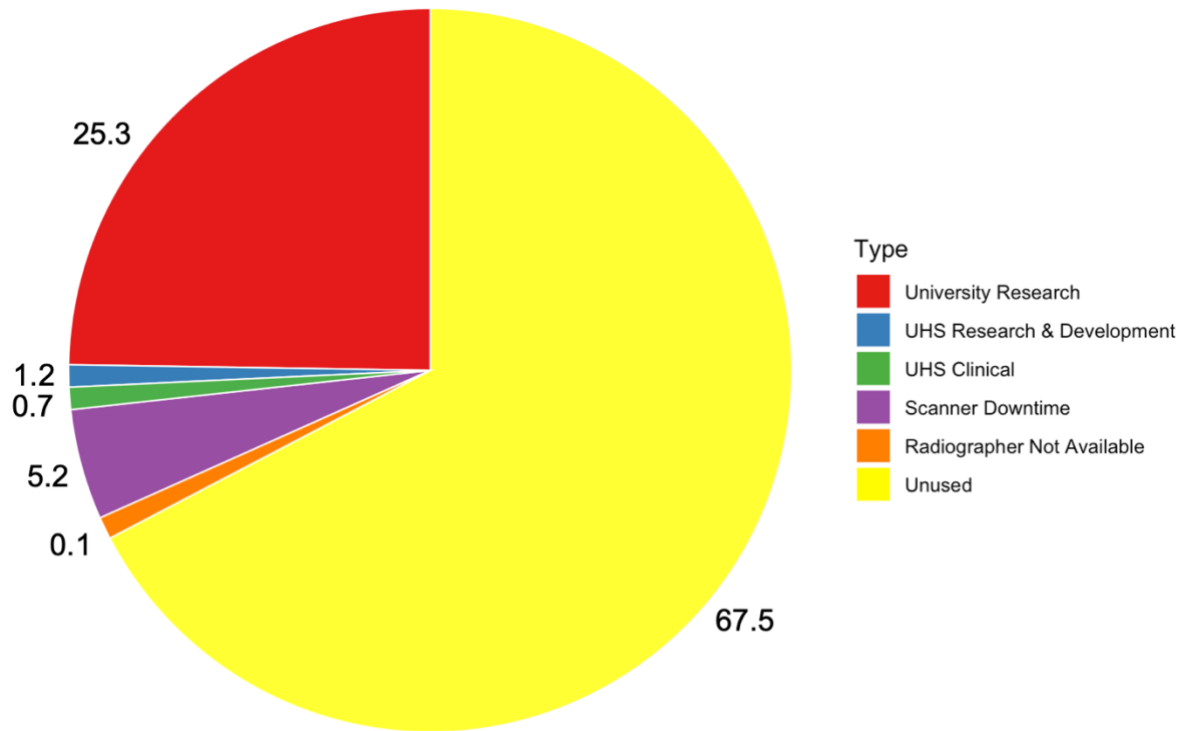

Usage of research-protected time (in percentage¹) from 1 Nov 2021 to 31 August 2023

Monthly usage of research-protected time (in percentage¹) from Nov-2021 to Aug-2023

Usage of research-protected time (in hours) from 1 Nov 2021 to 31 August 2023

Monthly usage of research-protected time (in hours) from Nov-2021 to Aug-2023