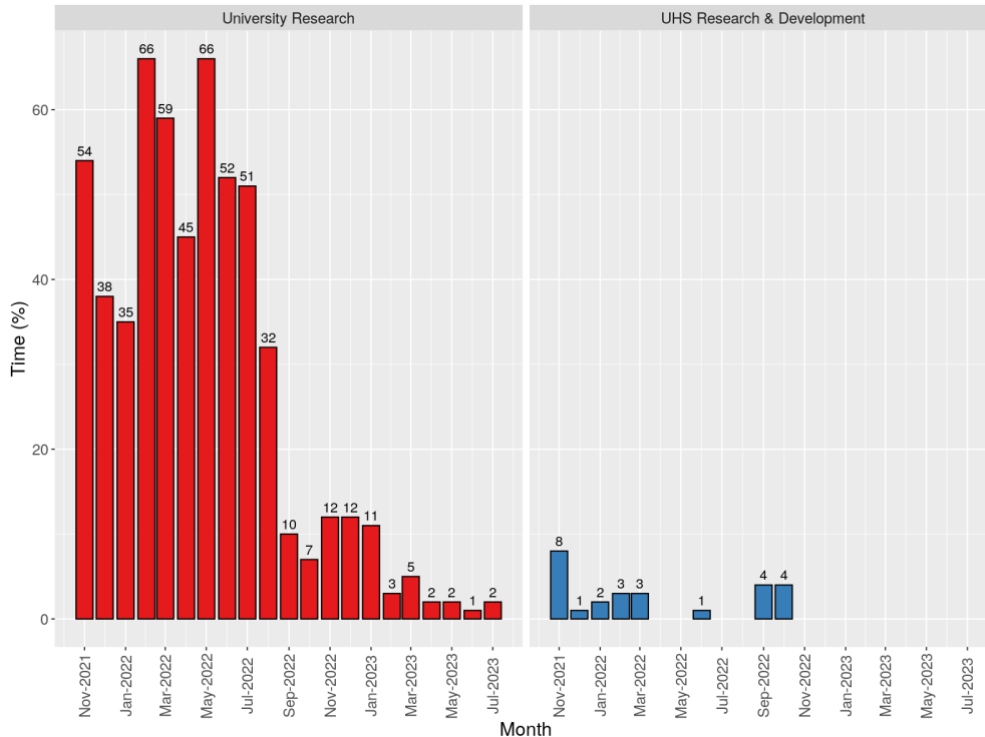

Usage of research-protected time (in percentage¹) from 1 Nov 2021 to 31 August 2023

Monthly usage of research-protected time (in percentage¹) from Nov-2021 to Aug-2023

Usage of research-protected time (in hours) from 1 Nov 2021 to 31 August 2023

Monthly usage of research-protected time (in hours) from Nov-2021 to Aug-2023