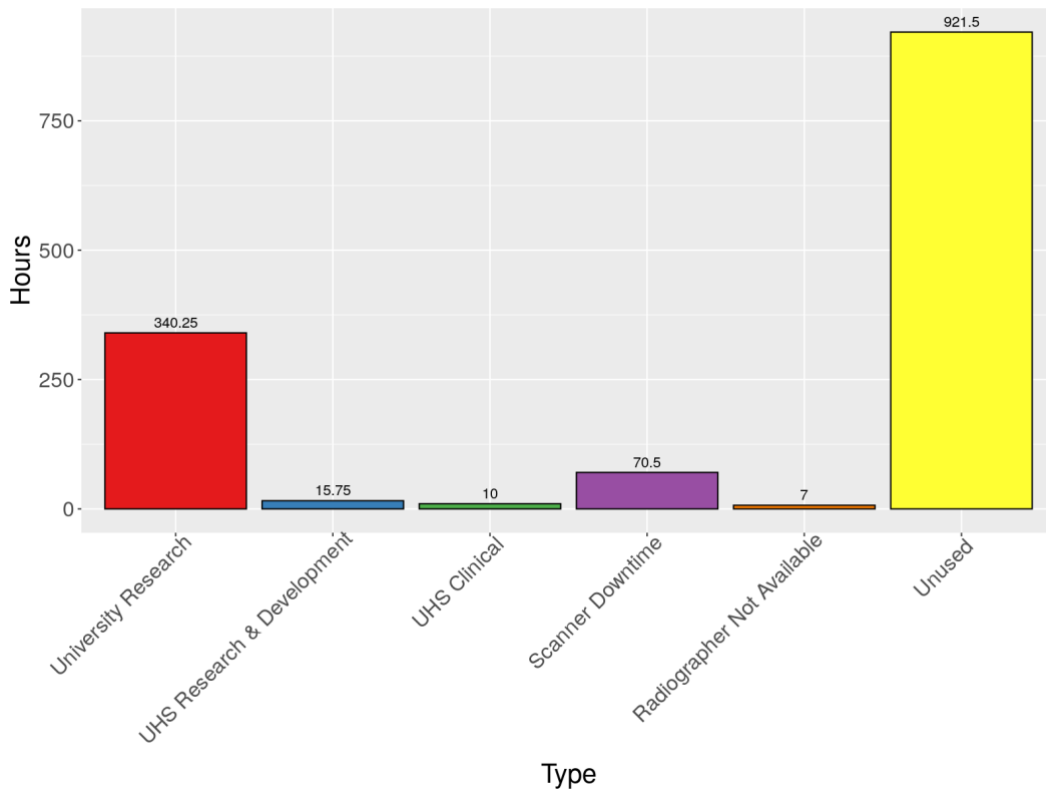

Usage of research-protected time (in percentage¹) from 1 Nov 2021 to 31 August 2023

Monthly usage of research-protected time (in percentage¹) from Nov-2021 to Aug-2023

Usage of research-protected time (in hours) from 1 Nov 2021 to 31 August 2023

Monthly usage of research-protected time (in hours) from Nov-2021 to Aug-2023